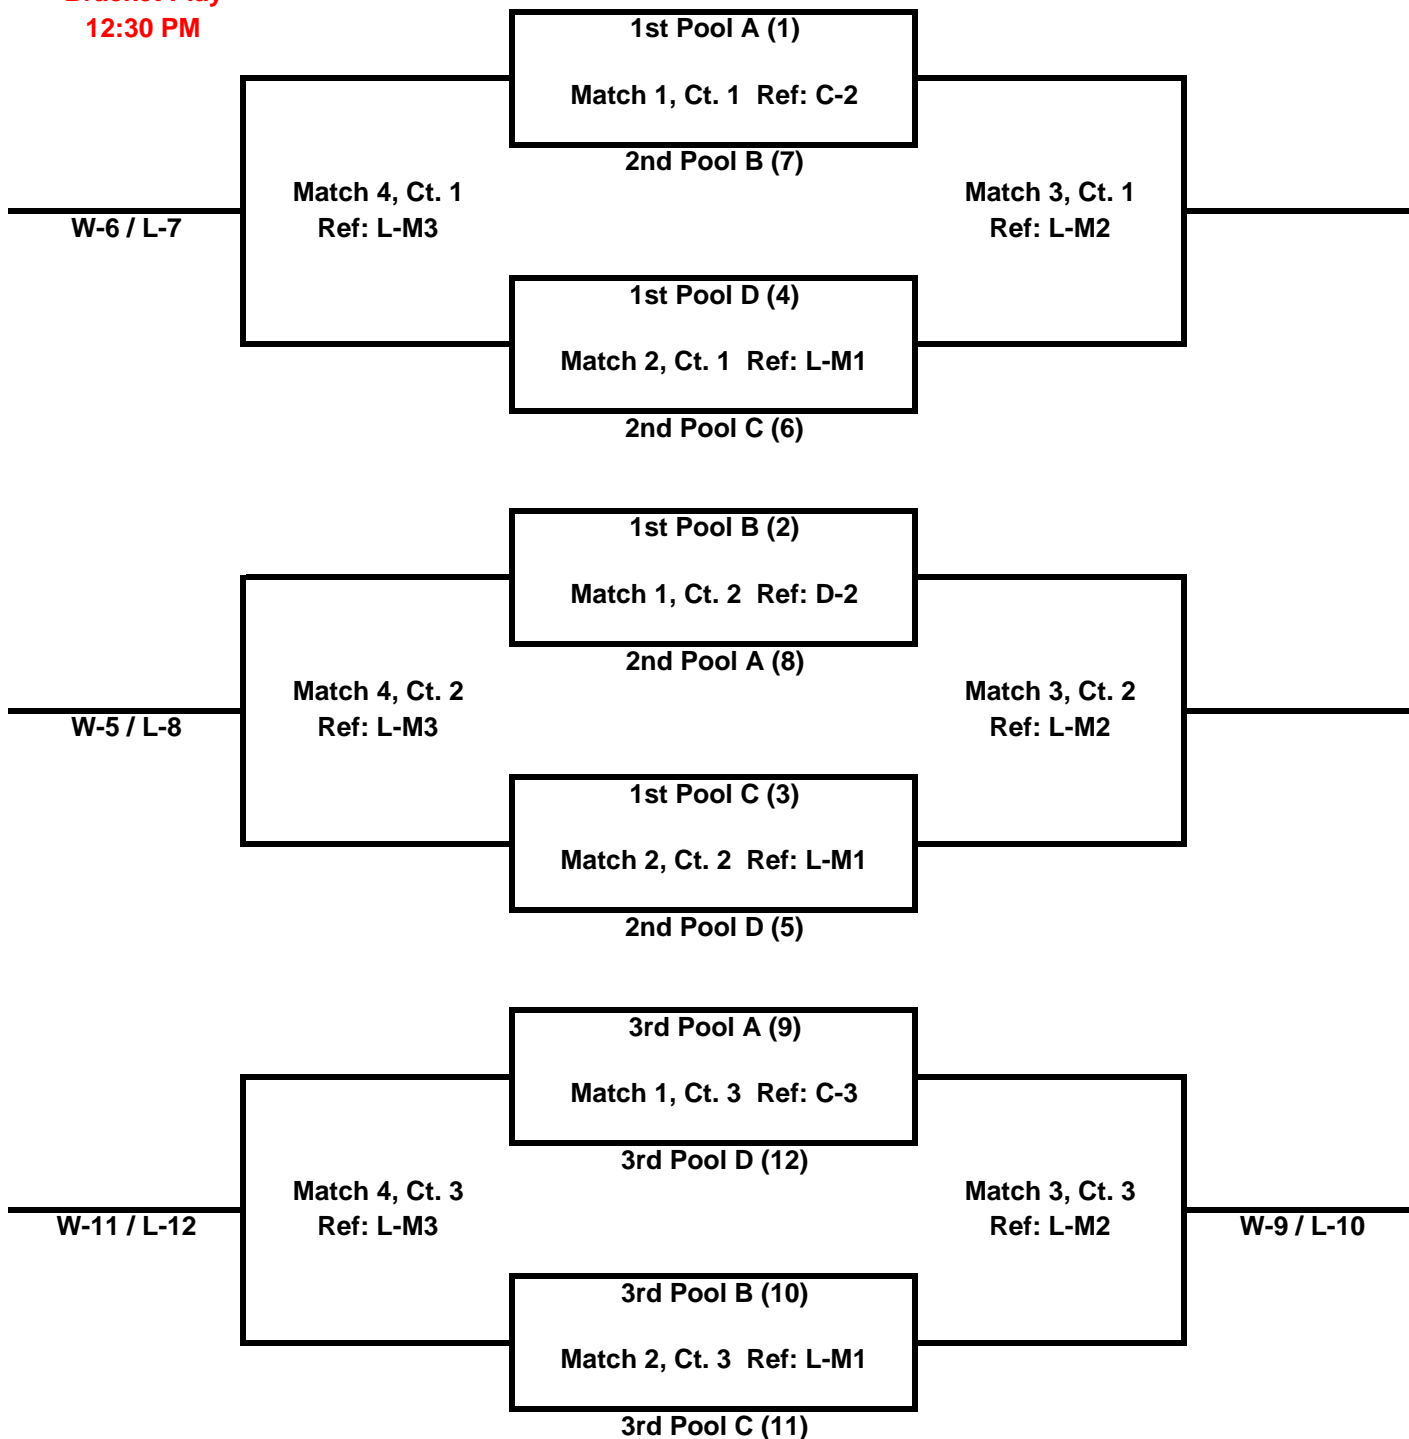

**Pool Play
8:30 AM**

Pool A
1
8
9

Pool B
2
7
10

Pool C
3
6
11

Pool D
4
5
12

**Bracket Play
12:30 PM**

**Deciding Matches for 1st - 4th Places (1st - 3rd move up a division; 4th place will stay in same division)
4:30 PM**